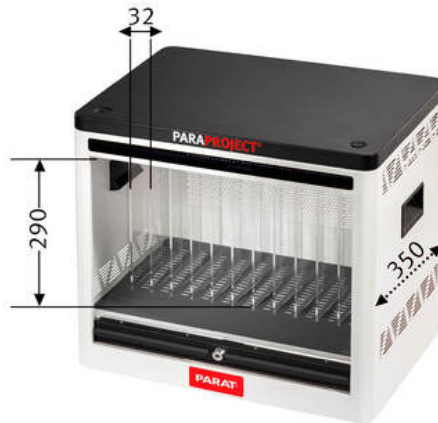

PARAPROJECT®

Cube C12

Protect , Charge , Transport

- central on/off switch
- active ventilation
- central device connection and overvoltage protection